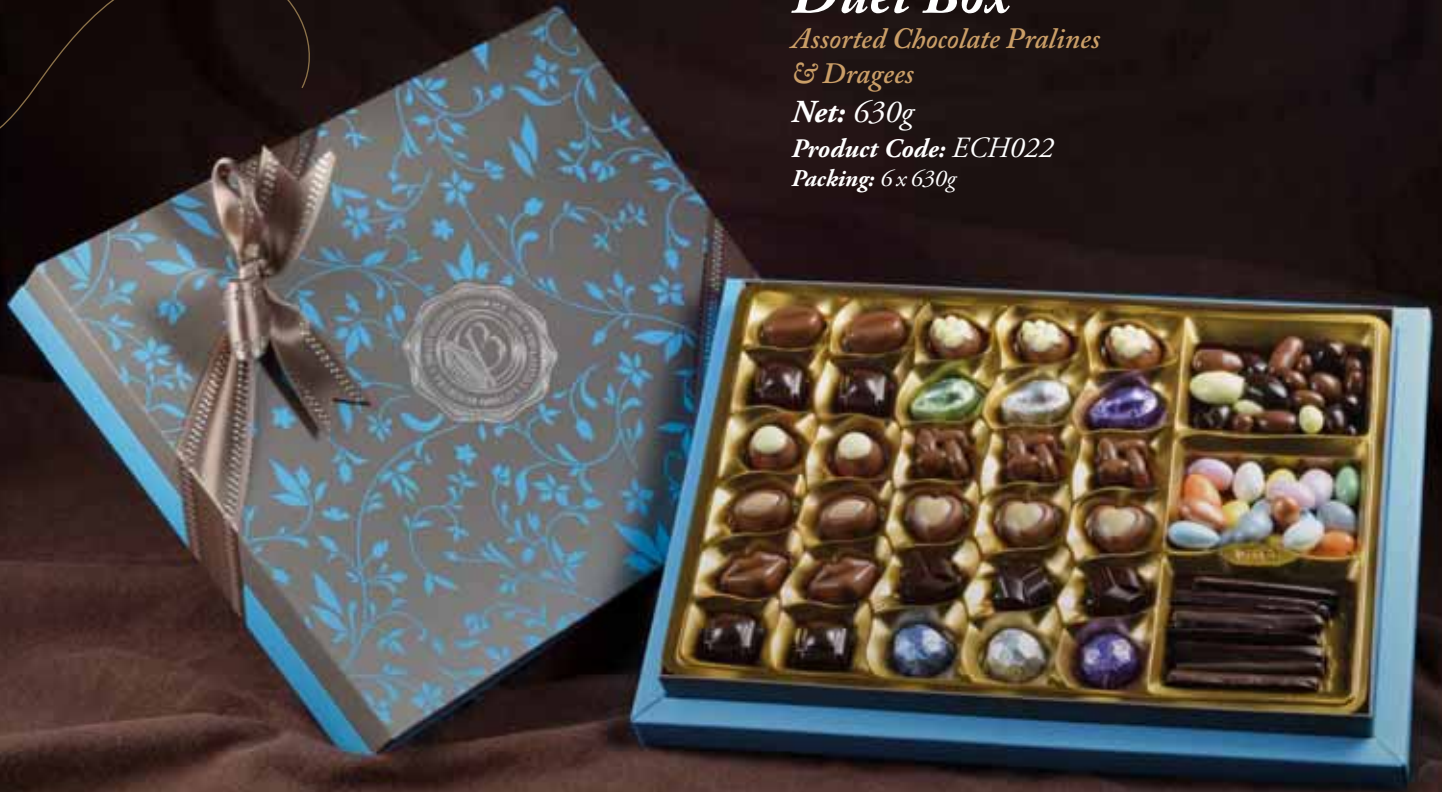

Duet Box

*Assorted Chocolate Pralines
& Dragees*

Net: 630g

Product Code: ECH022

Packing: 6 x 630g