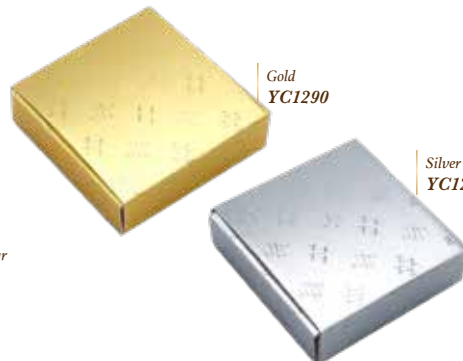

Wrapped Chocolate

Milk Chocolate With Whole Pistachio Piece 20 gr
Box 2 kg

Gold
YC1290

Silver
YC1291